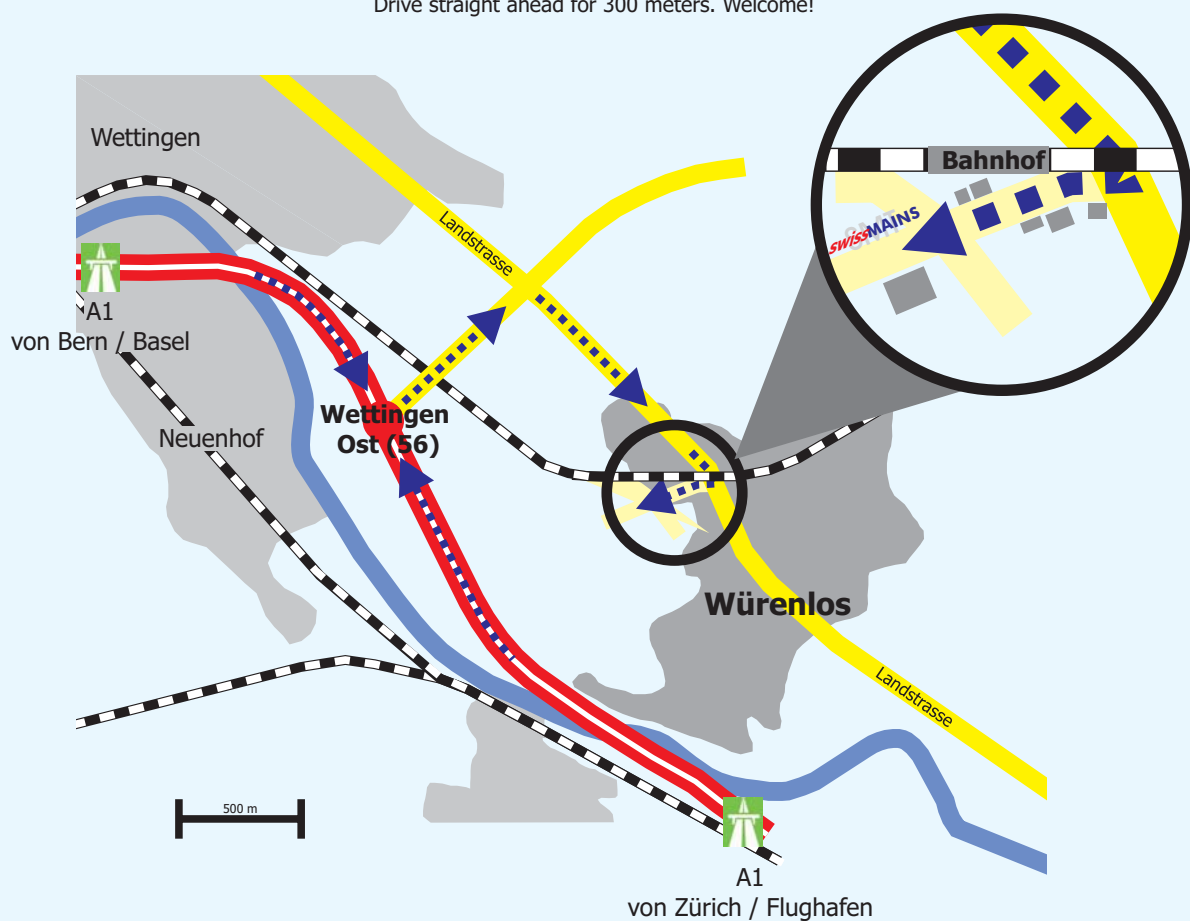

Welcome to the World of Swiss Mains...

Arriving from Bern / Basle

By public transportation: Take the train to Zurich Main Station or to Baden.
Take the train S6 to Würenlos.
Swiss Mains' offices are within a short walking distance.

By car: Take freeway A1 towards Zurich.
Leave at Wettingen Ost, exit 56.
Turn right at the first traffic light.
Follow the street (Landstrasse) to Würenlos.
Turn right after the railroad crossing (Bahnhofstrasse).
Drive straight ahead for 300 meters. Welcome!

Arriving from Zurich / Airport

By public transportation: Take train S6 from Zurich Main Station to Würenlos (direction Baden).
Swiss Mains' offices are within a short walking distance.

By car: Take freeway A1 towards Bern.
Leave at Wettingen Ost, exit 56.
Turn right at the first traffic light.
Follow the street (Landstrasse) to Würenlos.
Turn right after the railroad crossing (Bahnhofstrasse).
Drive straight ahead for 300 meters. Welcome!